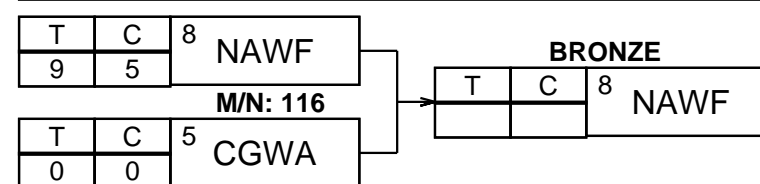

POS	Team	Name
1	NGWA	Warner, Christian
2	NGWA	Mngqinya, Karabo
3	WPWA	Swanepoel, Christoff
3	NAWF	Haibodi, Petrus
5	WPWA	Malan, Ethan
5	CGWA	Nkabinde, Simphiwe

Pairing Official:

sport, arts & culture
 Department:
 Sport, Arts and Culture
 REPUBLIC OF SOUTH AFRICA

REPECHAGE

Perdants contre le 1er Finaliste

Perdants contre le 2ème Finaliste

BRONZE

BRONZE