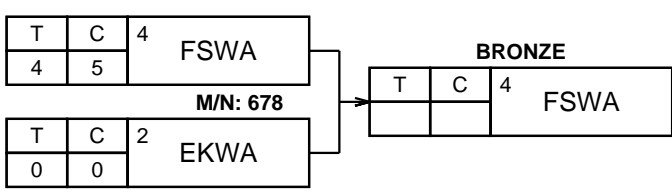

POS	Team	Name
1	SDWA	Marx, Luke
2	NAWF	Haibodi, Twakulilwa
3	FSWA	Pienaar, Joshua
3	FSWA	Ferreira, Arlo
5	EKWA	Griezel, Rylan
5	CGWA	Louw, Cornel

Pairing Official: .....

**sport, arts & culture**  
 Department:  
 Sport, Arts and Culture  
 REPUBLIC OF SOUTH AFRICA

**REPECHAGE**

**Perdants contre le 1er Finaliste**

**Perdants contre le 2ème Finaliste**